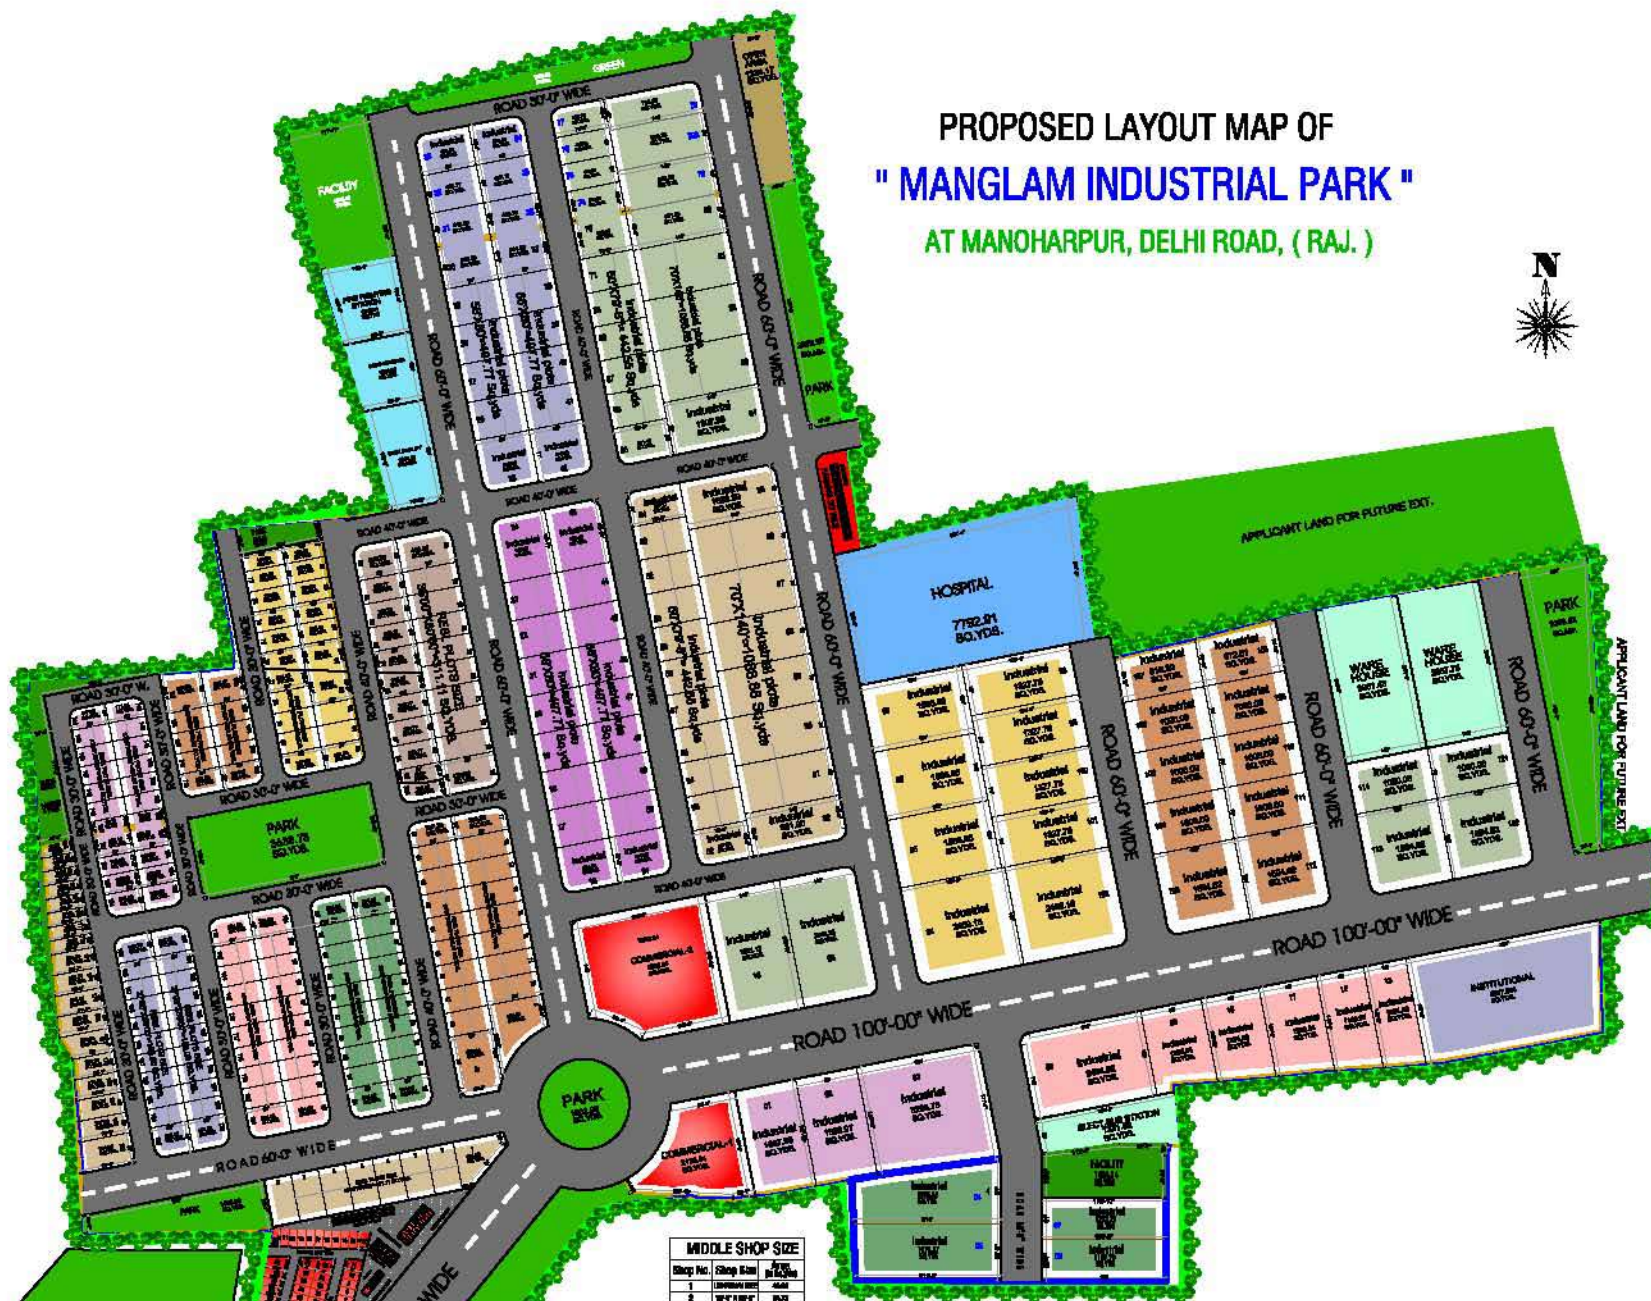

PROPOSED LAYOUT MAP OF
" MANGLAM INDUSTRIAL PARK "
 AT MANOHARPUR, DELHI ROAD, (RAJ.)

BIG SHOP SIZE

Shop No.	Shop Size	Area (in Sq.yds)
1	UNKNOWN SIZE	72.94
2	15' X 34'	56.66
3	15' X 34'	56.66
4	15' X 34'	56.66
5	15' X 34'	56.66
6	15' X 34'	56.66
7	15' X 34'	56.66
8	15' X 34'	56.66
9	15' X 34'	56.66
10	15' X 34'	56.66
11	15' X 34'	56.66
12	15' X 34'	56.66
13	15' X 34'	56.66
14	15' X 34'	56.66
15	15' X 34'	56.66
16	UNKNOWN SIZE	161.75
17	UNKNOWN SIZE	82.20
18	15' X 34'	56.66
19	15' X 34'	56.66
20	15' X 34'	56.66
21	15' X 34'	56.66
22	15' X 34'	56.66
23	15' X 34'	56.66
24	15' X 34'	56.66
25	15' X 34'	56.66
26	15' X 34'	56.66
27	15' X 34'	56.66
28	15' X 34'	56.66
29	UNKNOWN SIZE	60.06

MIDDLE SHOP SIZE

Shop No.	Shop Size	Area (in Sq.yds)
1	10' X 10'	11.11
2	10' X 10'	11.11
3	10' X 10'	11.11
4	10' X 10'	11.11
5	10' X 10'	11.11
6	10' X 10'	11.11
7	10' X 10'	11.11
8	10' X 10'	11.11
9	10' X 10'	11.11
10	10' X 10'	11.11
11	10' X 10'	11.11
12	10' X 10'	11.11
13	10' X 10'	11.11
14	10' X 10'	11.11
15	10' X 10'	11.11
16	10' X 10'	11.11
17	10' X 10'	11.11
18	10' X 10'	11.11
19	10' X 10'	11.11
20	10' X 10'	11.11
21	10' X 10'	11.11
22	10' X 10'	11.11
23	10' X 10'	11.11
24	10' X 10'	11.11
25	10' X 10'	11.11
26	10' X 10'	11.11
27	10' X 10'	11.11
28	10' X 10'	11.11
29	10' X 10'	11.11
30	10' X 10'	11.11
31	10' X 10'	11.11
32	10' X 10'	11.11
33	10' X 10'	11.11
34	10' X 10'	11.11
35	10' X 10'	11.11
36	10' X 10'	11.11
37	10' X 10'	11.11
38	10' X 10'	11.11
39	10' X 10'	11.11
40	10' X 10'	11.11
41	10' X 10'	11.11
42	10' X 10'	11.11
43	10' X 10'	11.11
44	10' X 10'	11.11

TOTAL SHOP AREA DETAIL :-

SMALL SHOP	488.88 SQ.YDS
MIDDLE SHOP	2741.62 SQ.YDS
BIG SHOP	1791.99 SQ.YDS
TOTAL AREA	5022.49 SQ.YDS

PRODUCED BY AN AUTODESK EDUCATIONAL PRODUCT

PRODUCED BY AN AUTODESK EDUCATIONAL PRODUCT